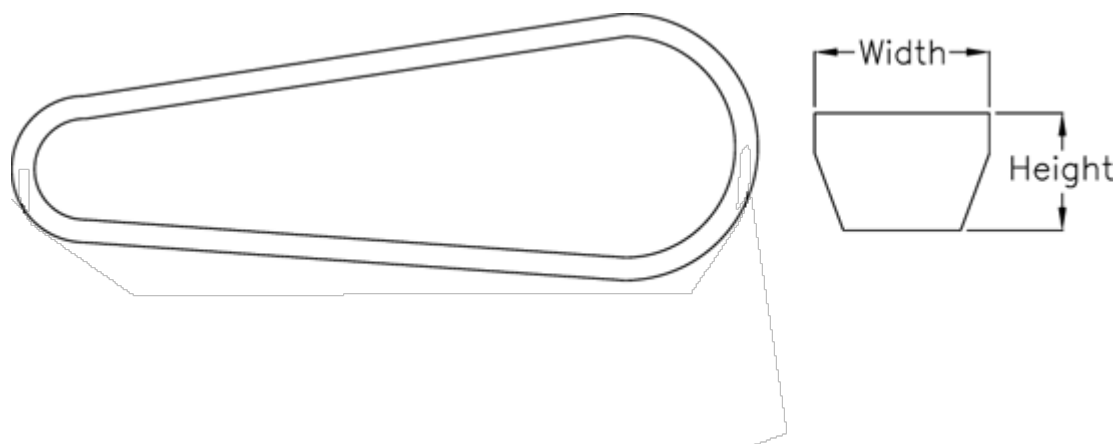

Data Sheet

Article number: 601962562000

Description: Gates V-belt SPA 2000 Ld 2000
DELTA NARROW

Measures

Datum length =	2000
Height =	10
Width =	13